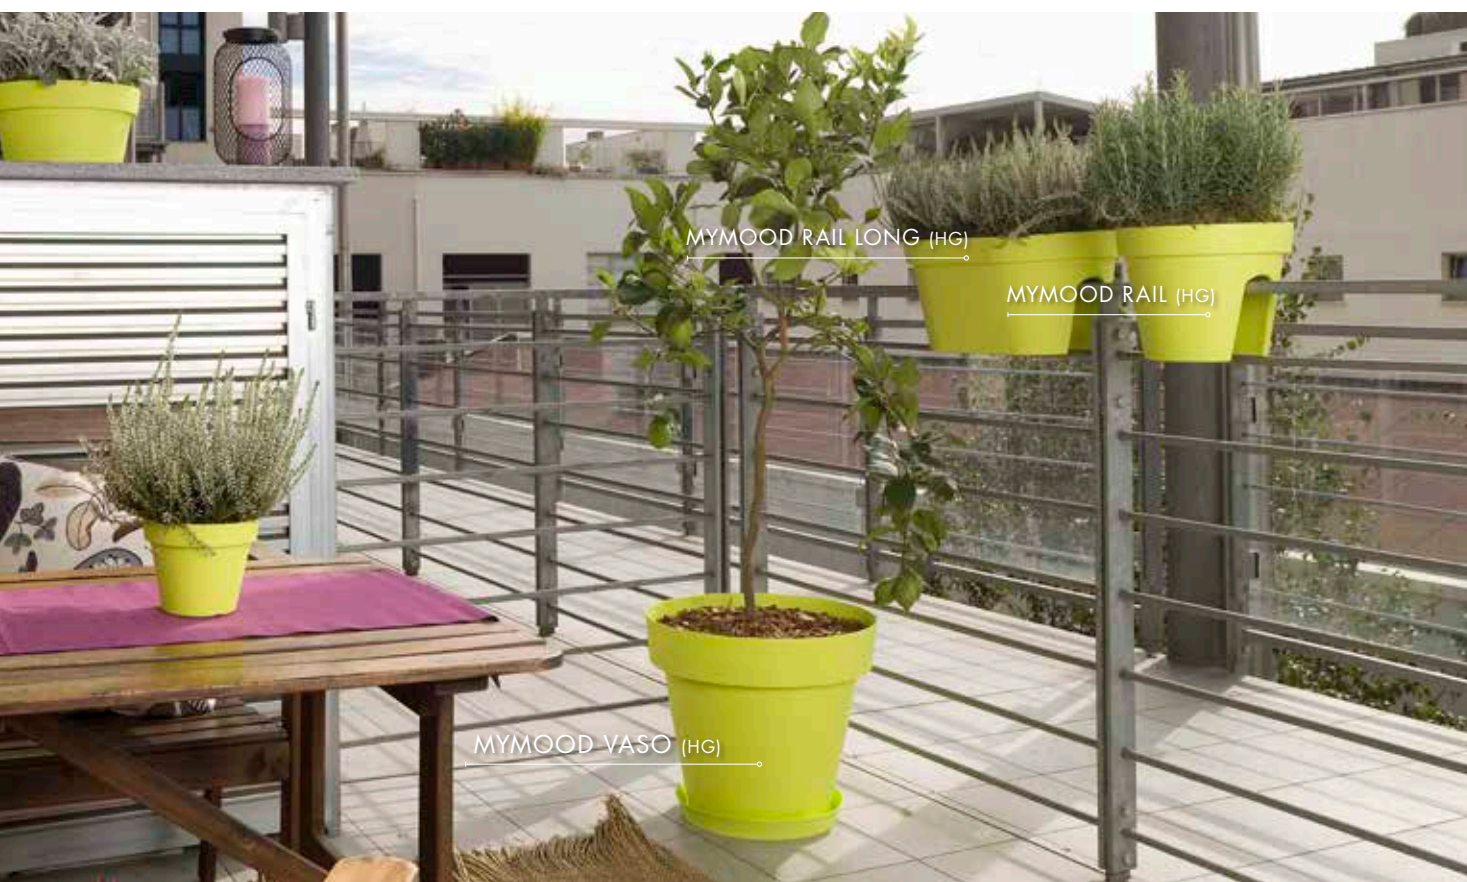

MYMOOD RAIL (HG)

MYMOOD VASO (HG)

MYMOOD RAIL LONG

CODE			CHF	
71080950	48 × 29 × 23 h	16.1 L	32.50	DG MW HG DB

MYMOOD RAIL LONG (HG)