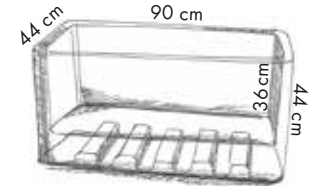

QUADRI 40 LONG (RECYCLED PLASTIC)

CODE				CHF	
OT-QUA40L	44 h x 90 l x 44 w	34 h x 81 l x 36 w	106 L	425.00	W S A

QUADRI 40 LONG (CORK)

CODE				CHF	
OT-QUA40LK	44 h x 90 l x 44 w	34 h x 81 l x 36 w	106 L	425.00	K